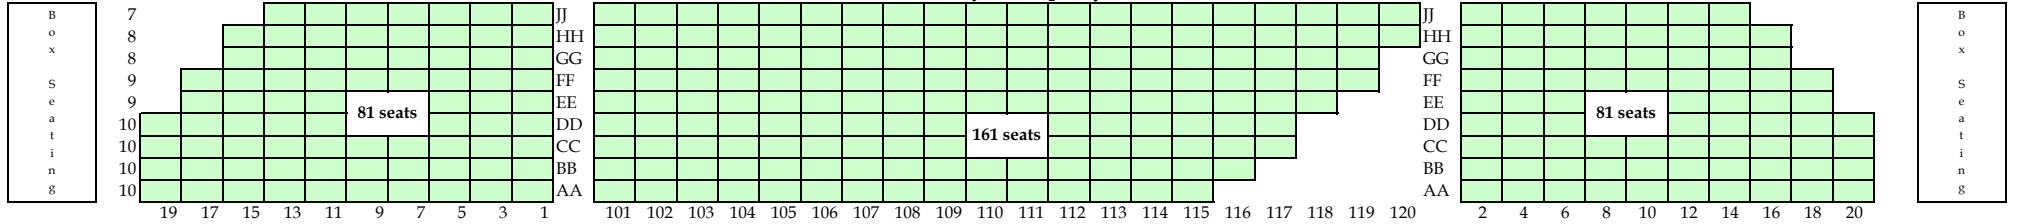

# JPAC SEATING CAPACITY

## Balcony, 323 capacity

## Mezzanine, 209 capacity

## Orchestra, 443 capacity

**975 House seats + 32 Box seats + 56 Pit seating = 1,063 Total Seating Capacity**