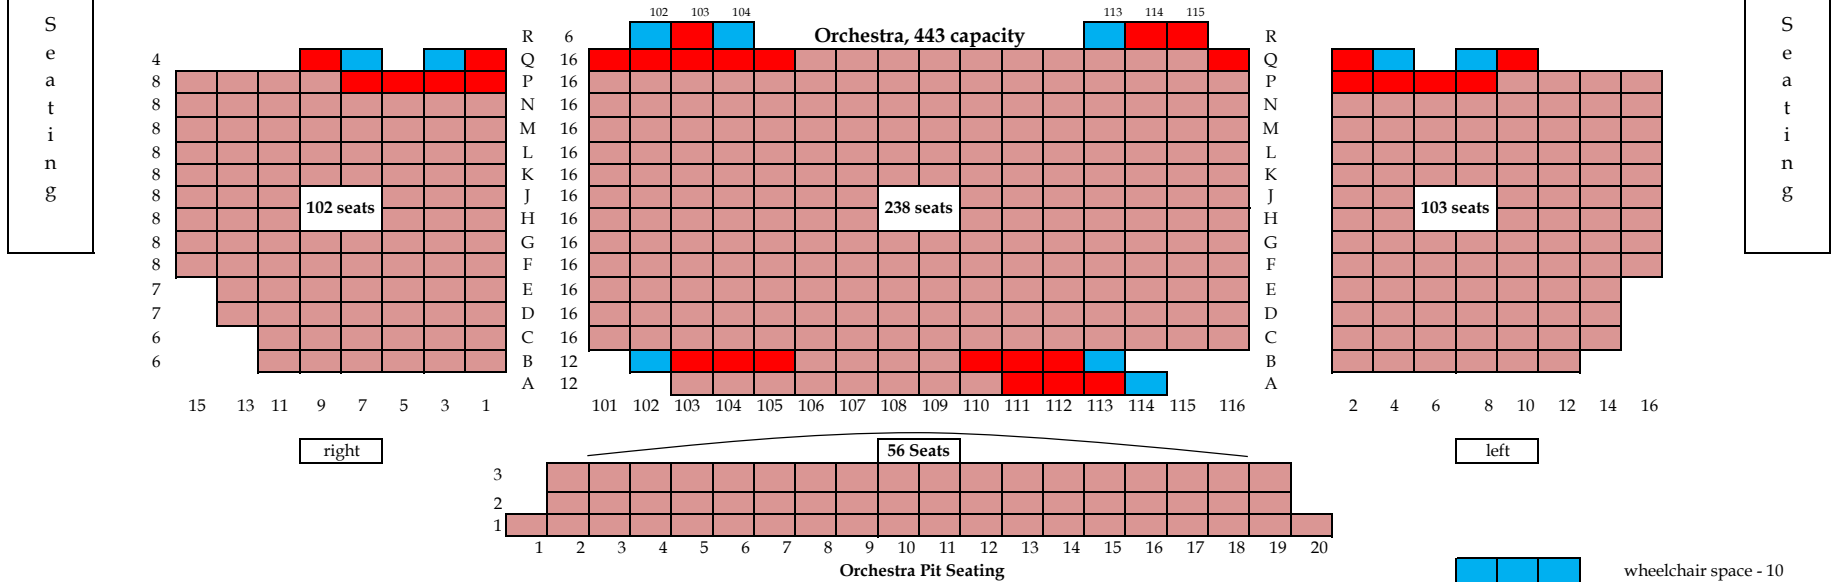

# JPAC SEATING CAPACITY

## Balcony, 323 capacity

## Mezzanine, 209 capacity

## Orchestra, 443 capacity

**975 House seats + 32 Box seats + 56 Pit seating = 1,063 Total Seating Capacity**