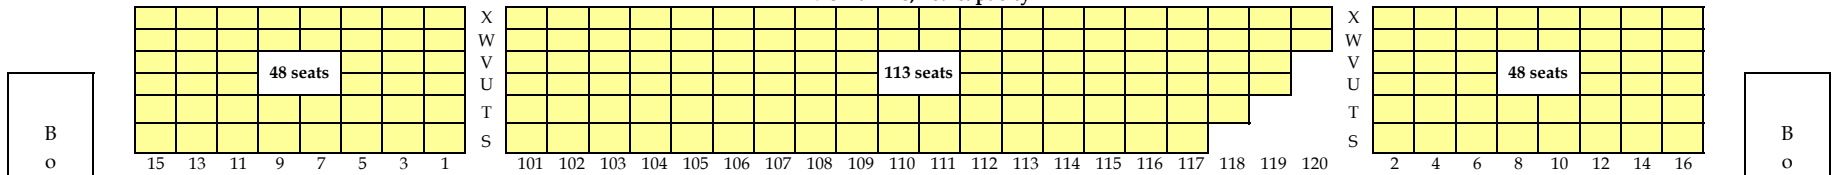

## Balcony, 323 capacity

## Orchestra, 443 capacity

**975 House seats + 32 Box seats + 56 Pit seating = 1,063 Total Seating Capacity**